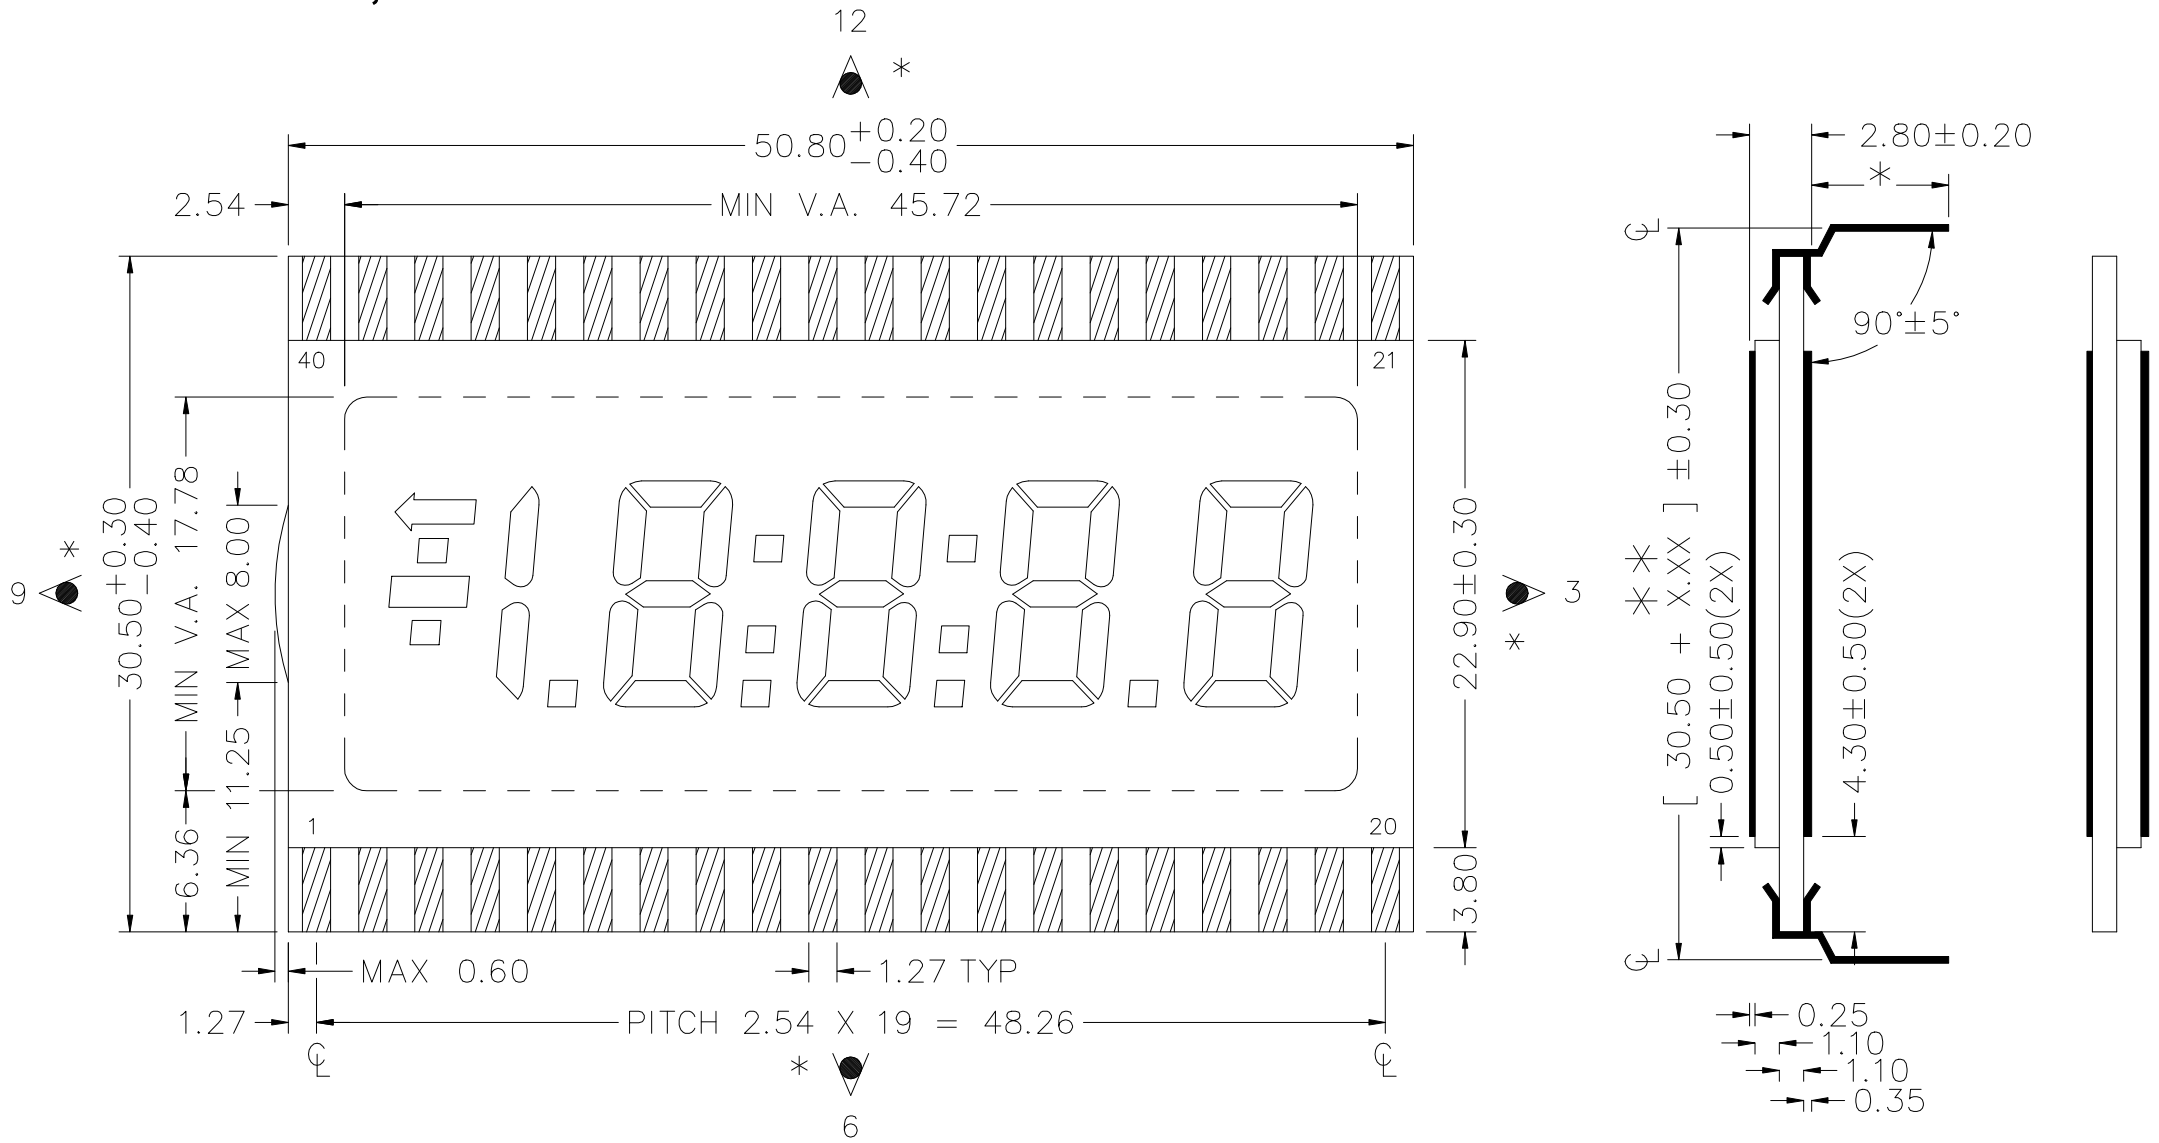

**VI-502-DP,VI-502-2**

DRIVER : Intersil ICM7224, RCA CD22105

-DP

-2