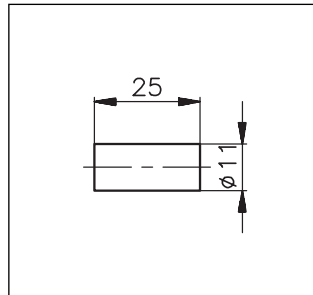

Magnets

Magnets type 1 G 8910
For magnet-activated
proximity switches with
built-in transmitters.

**Material
Colour**

ABS
Grey

**Type 1 G 8910 1101 G
Magnet with thread.**

**Material
Colour**

Nickel-plated
brass
Shiny/grey

Type 1 G 8910 1101
Magnet without thread.

1 G 8910 1101

Dimensions (mm)

1 G 8910 1101 G

Dimensions (mm)