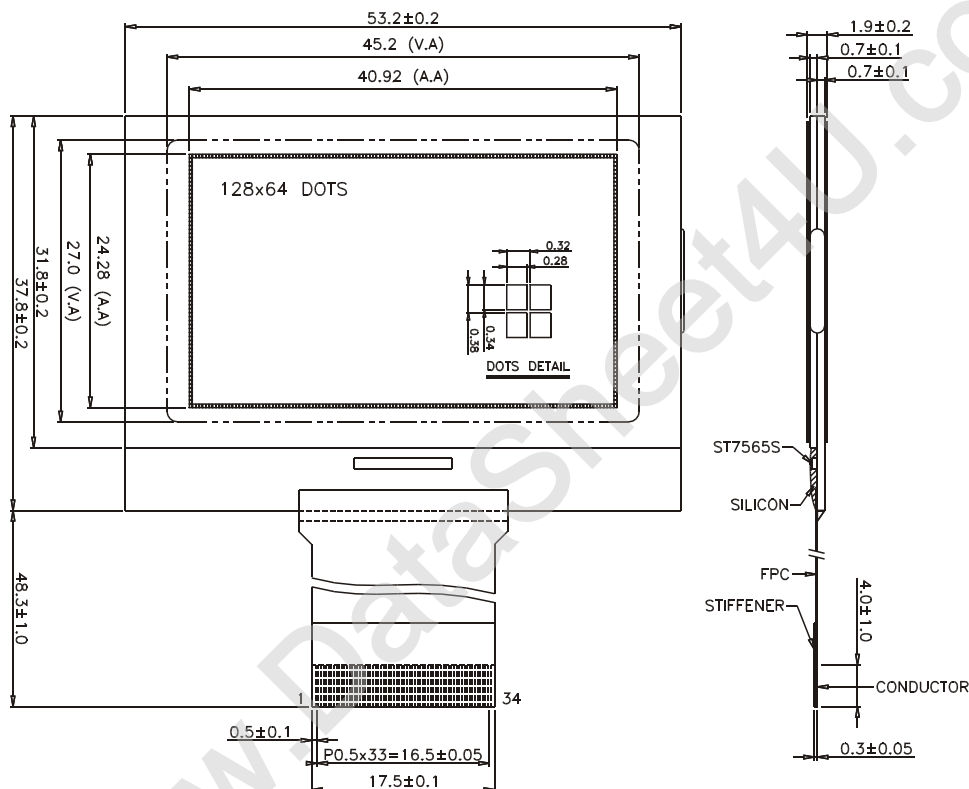

液晶之友 电话: 020-33819057
[Http://www.lcdfriends.com](http://www.lcdfriends.com)

Application:

Mobile phone
 Dect phone
 Mp3
 Gameboy

Contact us for detail information.

Preliminary Release

Dimension

Dot size: W0.28 x H0.34 mm
 Dot pitch: W0.32 x H0.38 mm
 Active area: W40.92 x H24.28 mm
 View area: W45.20 x H27.0 mm
 Outline: W53.20 x H37.80 mm(not includes FPC)
 Thickness: 1.90 mm

Benefits:

- Supply voltage 3.3V
- Low current consumption 0.27mA without B/L
- Low profile, light & thin
- Sample available

Pin No.	1	2	3	4	5	6	7	8	9	10	11	12	13	14	15	16	17
Symbol	IRS	/HPM	P/S	C86	VR	V5	V4	V3	V2	V1	VR5	C4-	C2+	C2-	C1-	C1+	C3-
Pin No.	18	19	20	21	22	23	24	25	26	27	28	29	30	31	32	33	34
Symbol	C5-	VOUT	VSS	VDD	D7	D6	D5	D4	D3	D2	D1	D0	RD(E)	WR(R/W)	Ao	/RES	/CS1