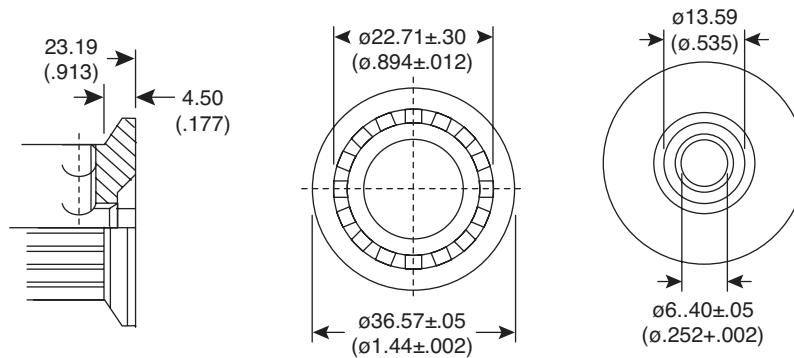

45KN021-GRX

45KN022-GRX

Dimensions: mm (in.)

SPECIFICATIONS	
Type:	control & instrument
Material:	phenolic
Color:	black
Fitting type:	screw (M4 x .7 x 8mm)
RoHS Compliant by Exemption	