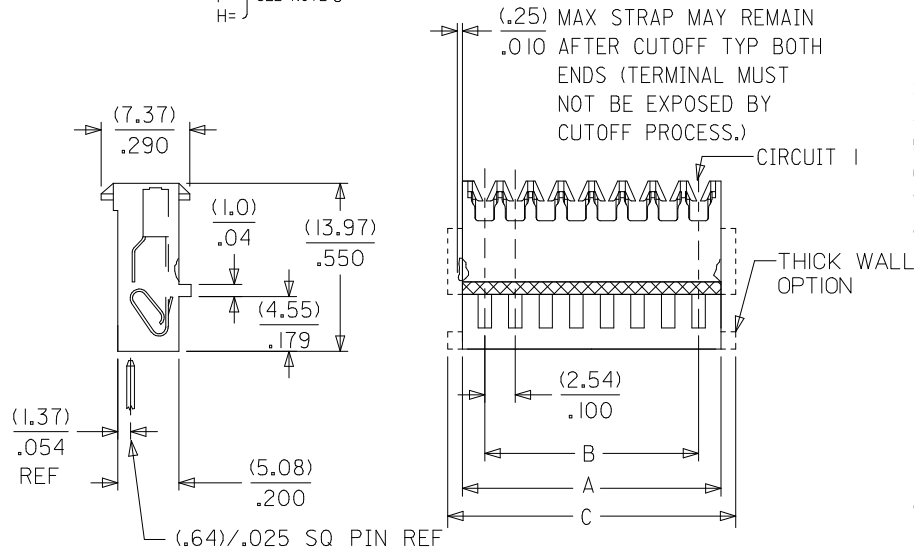

1. MATERIAL: UNFILLED NYLON, UL94V-2, MOLDED MATERIAL (CLEAR)
2. FINISH:
   - (102) OVERALL TIN: (0.00508)/.000200 MIN OVER (0.00254)/.000100 MIN COPPER.
   - (208) SELECT GOLD: (0.00038)/.000015 MIN, * SELECT TIN: (0.00254)/.000100 MIN, OVERALL NICKEL UNDERPLATE: (0.00127)/.000050 MIN.
   - (228) SELECT GOLD: (0.00076)/.000030 MIN, * SELECT TIN: (0.00254)/.000100 MIN, OVERALL NICKEL UNDERPLATE: (0.00127)/.000050 MIN.
   - (501) OVERALL GOLD: (0.00051)/.000020 MIN OVER (0.00076)/.000030 MIN NICKEL
   - (502) OVERALL GOLD: (0.00051)/.000020 MIN OVER (0.00127)/.000050 MIN NICKEL.
   - (503) OVERALL GOLD: (0.00076)/.000030 MIN OVER (0.00127)/.000050 MIN NICKEL.
   - (P909) OVERALL TIN: (0.00254)/.000100 MIN. *THE PRIMARY SHIPPING CARTON WILL BE LABELED COMPLIANT TO RoHS DIRECTIVE 2002/95/EC AND ELV ANNEX II OF DIRECTIVE 2000/53/EC*. CARTONS WITHOUT THIS LABEL MAY CONTAIN PRODUCT WITH TIN/LEAD PLATINGS.
3. PRODUCT SPECIFICATION: PS-7720-001
4. PACKAGING: BULK PK-7720-001 SEE CHART
5. THESE HOUSINGS ARE FOR USE WITH SINGLE 22 AWG WIRE TERMINATION ONLY
6. COLOR STRIPE TO RUN LENGTH OF RIB AS SHOWN (SEE CHART FOR COLOR)
7. SEE APPLICATION SPEC SMES-7720-0002 FOR ADDITIONAL INFORMATION.
8. WIRE SPECIFICATIONS: SEE SMES-7720-0002 (INSUL. DIA (1.52)/.060 MAX)
   - SLOT SIZE A FOR USE WITH: 26 AWG SOLID, STRANDED TINNED
   - SLOT SIZE H FOR USE WITH: 28 AWG SOLID, STRANDED TINNED, AND STRANDED TOPCOAT
   - SLOT SIZE F FOR USE WITH: 24 AWG SOLID, STRANDED TINNED, AND STRANDED TOPCOAT
   - SLOT SIZE E FOR USE WITH: 22 AWG STRANDED TINNED
9. THIS PART CONFORMS TO CLASS B REQUIREMENTS OF COSMETIC SPECIFICATION PS-45499-002.

NO OF CKTS	DIM A	DIM B	DIM C
2	(5.44) .214	(2.54) .100	(7.59) .299
3	(7.98) .314	(5.08) .200	(10.13) .399
4	(10.52) .414	(7.62) .300	(12.67) .499
5	(13.06) .514	(10.16) .400	(15.21) .599
6	(15.60) .614	(12.70) .500	(17.75) .699
7	(18.14) .714	(15.24) .600	(20.29) .799
8	(20.68) .814	(17.78) .700	(22.23) .899
9	(23.22) .914	(20.30) .800	(25.37) .999
10	(25.76) 1.014	(22.86) .900	(27.91) 1.099
11	(28.30) 1.114	(25.40) 1.000	(30.45) 1.199
12	(30.84) 1.214	(27.94) 1.100	(32.99) 1.299
13	(33.38) 1.314	(30.48) 1.200	(35.53) 1.399
14	(35.92) 1.414	(33.02) 1.300	(38.07) 1.499
15	(38.46) 1.514	(35.56) 1.400	(40.61) 1.599
16	(41.00) 1.614	(38.10) 1.500	(43.15) 1.699
17	(43.54) 1.714	(40.64) 1.600	(45.69) 1.799
18	(46.08) 1.814	(43.18) 1.700	(48.23) 1.899
19	(48.62) 1.914	(45.72) 1.800	(50.77) 1.999
20	(51.16) 2.014	(48.26) 1.900	(53.31) 2.099
21	(53.70) 2.114	(50.80) 2.000	(55.85) 2.199
22	(56.24) 2.214	(53.34) 2.100	(58.39) 2.299
23	(58.78) 2.314	(55.88) 2.200	(60.93) 2.399
24	(61.32) 2.414	(58.42) 2.300	(63.47) 2.499
25	(63.86) 2.514	(60.96) 2.400	(66.01) 2.599
26	(66.40) 2.614	(63.50) 2.500	(68.55) 2.699
27	(68.94) 2.714	(66.04) 2.600	(71.09) 2.799
28	(71.48) 2.814	(68.58) 2.700	(73.63) 2.899

CORRECT HSG. NO.'S
EC NO: UCP2009-2291
DRWN:MKIPPER 2009/04/16
CHKD:SSOUSEK 2009/04/17
APPR:FSM:TH 2009/04/17

QUALITY SYMBOLS

▽=0
◁=0

DESCRIPTION

REV

BA

GENERAL TOLERANCES (UNLESS SPECIFIED)

	mm	INCH
4 PLACES	± .005	± .0002
3 PLACES	± .004	± .00015
2 PLACES	± .003	± .0001
1 PLACE	± .002	± .00005

ANGULAR ±1/2°

DRAFT WHERE APPLICABLE MUST REMAIN WITHIN DIMENSIONS

DIMENSION STYLE

MM/IN

SCALE ---

DESIGN UNITS INCH

THIRD ANGLE PROJECTION

DRAWN BY DATE
SAMIEC 2004/04/13

CHECKED BY DATE
SAMIEC 2004/04/13

APPROVED BY DATE
MARGULIS 2004/04/13

MATERIAL NO.

SEE CHART

TITLE

KK 100 IDT CONNECTOR ASSEMBLY

MOLEX MOLEX INCORPORATED

DOCUMENT NO. SD-7720-001

SHEET NO. 1 OF *