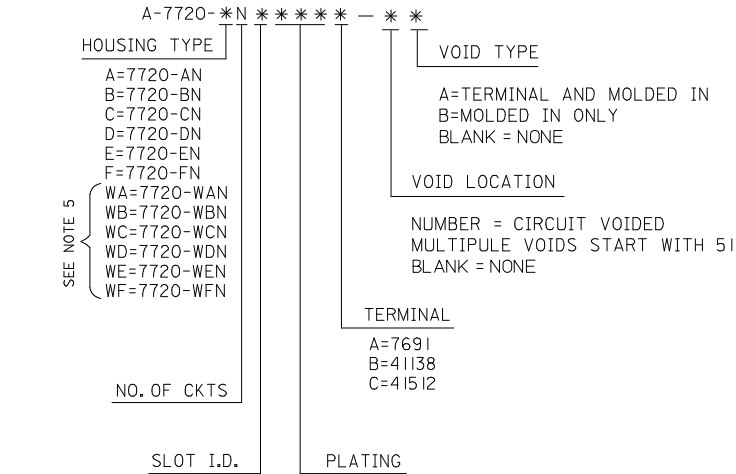

ENGINEERING NUMBERING SYSTEM
SEE SHEET 17 FOR PARTS WITH VOIDS