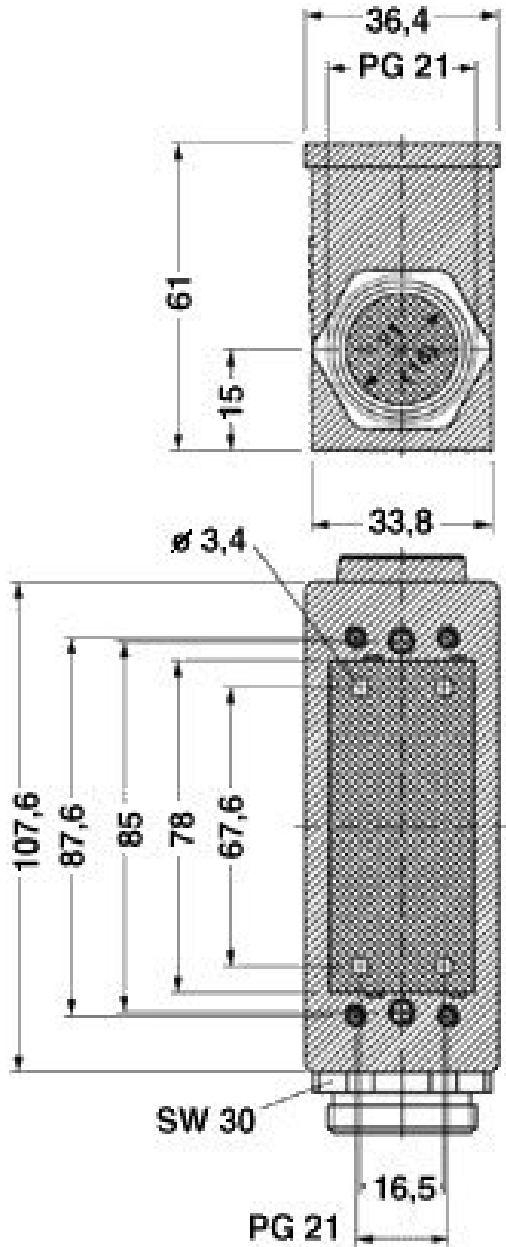

Diagrams/Drawings

Dimensioned drawing