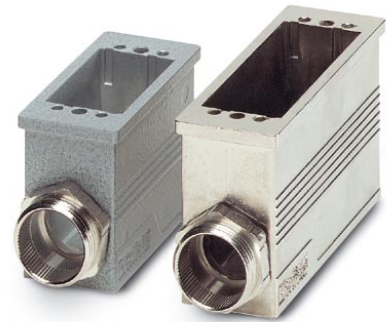

## VC-MEMV-S4

Order No.: 1884678

The illustration shows versions, powder-coated and EMC-coated box mounting base

<http://eshop.phoenixcontact.de/phoenix/treeViewClick.do?UID=1884678>

Box mounting base, made of metal, EMC-coated type 4, number of modules 5, cable screw connection Pg21

Height	61 mm
Number of module slots	5
Housing material	Zinc die-cast
Housing surface material	Nickel-plated
Seal material	EPDM, conductive
Ambient temperature (operation)	-40 °C ... 125 °C

1853997	VC-M-KV-PG21( 7-10,5)	Half screw connection Pg21, made of metal, consisting of rubber seal with one hole and one pressure screw, for type 2 - 4 housings, cable [mm] 7 - 10.5
1854006	VC-M-KV-PG21( 9-13)	Half screw connection Pg21, made of metal, consisting of rubber seal with one hole and one pressure screw, for type 2 - 4 housings, cable [mm] 9 - 13
1854035	VC-M-KV-PG21(11,5-15,5)	Half screw connection Pg21, made of metal, consisting of rubber seal with one hole and one pressure screw, for type 2 - 4 housings, cable [mm] 11.5 - 13.5
1854048	VC-M-KV-PG21(14-18)	Half screw connection Pg21, made of metal, consisting of rubber seal with one hole and one pressure screw, for type 2 - 4 housings, cable [mm] 14 - 18
1854051	VC-M-KV-PG21(17-20,5)	Half screw connection Pg21, made of metal, consisting of rubber seal with one hole and one pressure screw, for type 2 - 4 housings, cable [mm] 17 - 20.5
1885305	VC-M-KV-PG21(20X 7)	Single screw connection PG21, made of metal, consisting of rubber seal with a long hole and pressure screw, for type 2-4 housings, cable [mm] 20 x 7 mm (for flat-ribbon cable)
1854970	VC-M-KV-PG21- 1X8,5/1X12	Half screw connection Pg21, made of metal, consisting of rubber seal with several holes (1 x 8.5 mm/1 x 12 mm) and one pressure screw, for type 2 - 4 housings