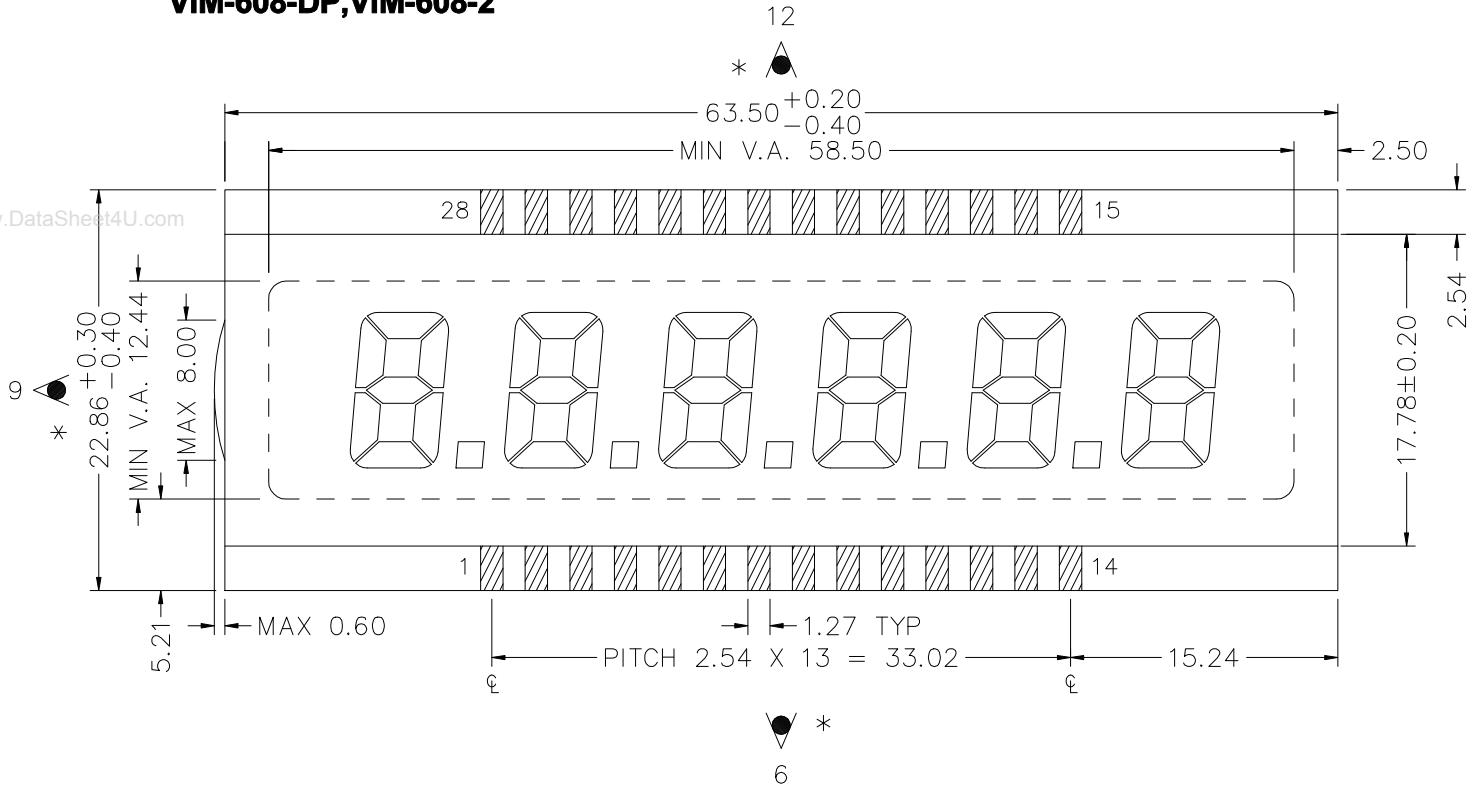

VIM-608-DP, VIM-608-2

DRIVER : Intersil ICM7231

-DP

-2