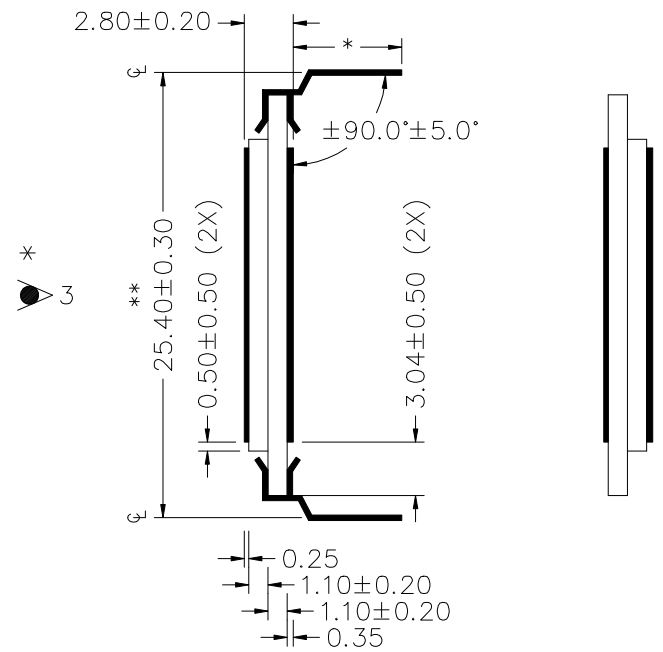

VIM-608-DP, VIM-608-2

DRIVER : Intersil ICM7231

-DP

-2