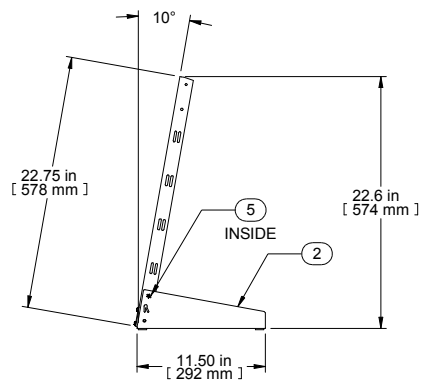

R.S. VIEW

Item Number	Title	Quantity
1	DESKTOP RACK BASE (LH)	1
2	DESKTOP RACK BASE (RH)	1
3	19\"/>	

PART NUMBERS

HDR12U	PAINTED BLACK SMOOTH

NOTES

MOUNTING HARDWARE INCLUDED
SHIPPED FLAT PACKED
SEE WEB SITE FOR ADDITIONAL ACCESSORIES

HAMMOND MANUFACTURING®
www.hammondmfg.com
PART NO. HDR12U