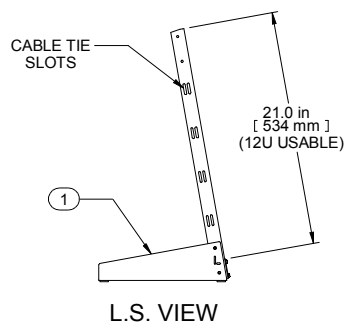

L.S. VIEW

Item Number	Title	Quantity
1	DESKTOP RACK BASE (LH)	1
2	DESKTOP RACK BASE (RH)	1
3	19\"/>	

PART NUMBERS

HDR12U	PAINTED BLACK SMOOTH

NOTES

MOUNTING HARDWARE INCLUDED
SHIPPED FLAT PACKED
SEE WEB SITE FOR ADDITIONAL ACCESSORIES

HAMMOND MANUFACTURING®
www.hammondmfg.com
PART NO. HDR12U