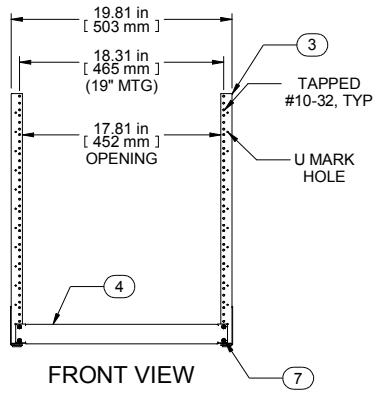

FRONT VIEW

Item Number	Title	Quantity
1	DESKTOP RACK BASE (LH)	1
2	DESKTOP RACK BASE (RH)	1
3	19\"/>	

PART NUMBERS

HDR12U	PAINTED BLACK SMOOTH

NOTES

MOUNTING HARDWARE INCLUDED
SHIPPED FLAT PACKED
SEE WEB SITE FOR ADDITIONAL ACCESSORIES

HAMMOND MANUFACTURING®
www.hammondmfg.com
PART NO. HDR12U