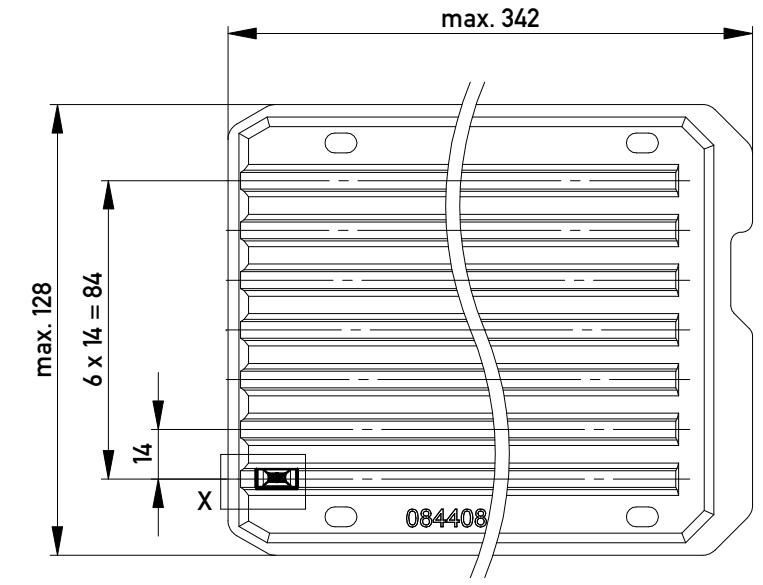

Verpackt in Tray - tray packaging
 Verpackungseinheit 182 Stück - packaging unit 182

Einzelheit X
 detail X

Information: Codierung schwarz - coding black	Tolerances  All Dimensions in mm	Scale	3:1
		Designation F 2,54 SRC-A, 2-polig	
All rights reserved. Only for Information. To ensure that this is the latest version of this drawing, please contact one of the ERNI companies before using.	Subject to modification without prior notice. Drawing will not be updated.	 www.ERNI.com	
		b Index	25.02.2014 Date
		Class	SRCBUG