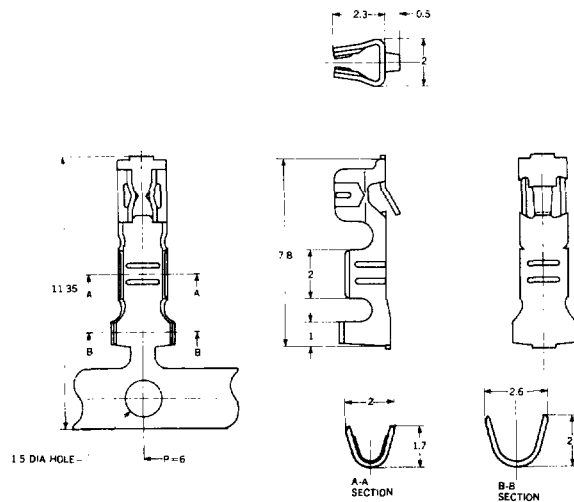

MC シリーズコネクタ (コンタクトピッチ : 2.5 mm)  
MC SERIES CONNECTORS (Contact Pitch: 2.5 mm)

UNIT: mm

HMC0125 Series  
ハウジング / Housings

HMC0125-02-061

No. of Contacts	Pitch / Dimensions		Part No.				
	L1	L2	02-020	02-021	02-022	02-023	02-024
2	2.5	5.3	HMC0125-02-020	HMC0125-02-021	HMC0125-02-022	HMC0125-02-023	HMC0125-02-024
3	5	7.8	HMC0125-02-030	HMC0125-02-031	HMC0125-02-032	HMC0125-02-033	HMC0125-02-034
4	7.5	10.3	HMC0125-02-040	HMC0125-02-041	HMC0125-02-042	HMC0125-02-043	HMC0125-02-044
5	10	12.8	HMC0125-02-050	HMC0125-02-051	HMC0125-02-052	HMC0125-02-053	HMC0125-02-054
6	12.5	15.3	HMC0125-02-060	HMC0125-02-061	HMC0125-02-062	HMC0125-02-063	HMC0125-02-064
7	15	17.8	HMC0125-02-070	HMC0125-02-071	HMC0125-02-072	HMC0125-02-073	HMC0125-02-074
8	17.5	20.3	HMC0125-02-080	HMC0125-02-081	HMC0125-02-082	HMC0125-02-083	HMC0125-02-084
9	20	22.8	HMC0125-02-090	HMC0125-02-091	HMC0125-02-092	HMC0125-02-093	HMC0125-02-094
10	22.5	25.3	HMC0125-02-100	HMC0125-02-101	HMC0125-02-102	HMC0125-02-103	HMC0125-02-104
11	25	27.8	HMC0125-02-110	HMC0125-02-111	HMC0125-02-112	HMC0125-02-113	HMC0125-02-114
12	27.5	30.3	HMC0125-02-120	HMC0125-02-121	HMC0125-02-122	HMC0125-02-123	HMC0125-02-124
13	30	32.8	HMC0125-02-130	HMC0125-02-131	HMC0125-02-132	HMC0125-02-133	HMC0125-02-134
14	32.5	35.3	HMC0125-02-140	HMC0125-02-141	HMC0125-02-142	HMC0125-02-143	HMC0125-02-144
15	35	37.8	HMC0125-02-150	HMC0125-02-151	HMC0125-02-152	HMC0125-02-153	HMC0125-02-154

- 材料 / Material: UL 94V-0 P.A. 66
  - 適合コンタクト / Mating Contact: HMC0125-03-040
  - 適合プラグ / Mating Plug: HMC5125, 7125 Series
  - 適合電線サイズ / Applicable Wire Size: AWG #22~28
- 被覆外径 / Finished Outside Diameter:  $\phi 1 \sim \phi 1.7$  mm

HMC0125 Series  
コンタクト / Contacts

HMC0125-03-040

- 材料 / Material: リン青銅 / Phosphor Bronze
  - 表面処理 / Finish: スズメッキ / Sn Plated
  - 適合ハウジング / Mating Housing: HMC0125 Series
- コンタクトは連続端子で1リール 10,000本となっております。  
Contact is continuous crimp terminal.....10,000 pcs/reel