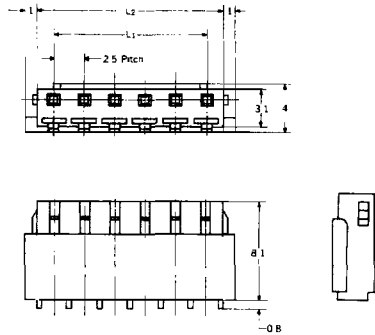

MC シリーズコネクタ (コンタクトピッチ : 2.5 mm)  
MC SERIES CONNECTORS (Contact Pitch: 2.5 mm)

UNIT: mm

HMC0125 Series  
ハウジング / Housings

HMC0125-02-061

No. of Contacts	Pitch / Dimensions		Part No.				
	L1	L2	02-020	02-021	02-022	02-023	02-024
2	2.5	5.3	HMC0125-02-020	HMC0125-02-021	HMC0125-02-022	HMC0125-02-023	HMC0125-02-024
3	5	7.8	HMC0125-02-030	HMC0125-02-031	HMC0125-02-032	HMC0125-02-033	HMC0125-02-034
4	7.5	10.3	HMC0125-02-040	HMC0125-02-041	HMC0125-02-042	HMC0125-02-043	HMC0125-02-044
5	10	12.8	HMC0125-02-050	HMC0125-02-051	HMC0125-02-052	HMC0125-02-053	HMC0125-02-054
6	12.5	15.3	HMC0125-02-060	HMC0125-02-061	HMC0125-02-062	HMC0125-02-063	HMC0125-02-064
7	15	17.8	HMC0125-02-070	HMC0125-02-071	HMC0125-02-072	HMC0125-02-073	HMC0125-02-074
8	17.5	20.3	HMC0125-02-080	HMC0125-02-081	HMC0125-02-082	HMC0125-02-083	HMC0125-02-084
9	20	22.8	HMC0125-02-090	HMC0125-02-091	HMC0125-02-092	HMC0125-02-093	HMC0125-02-094
10	22.5	25.3	HMC0125-02-100	HMC0125-02-101	HMC0125-02-102	HMC0125-02-103	HMC0125-02-104
11	25	27.8	HMC0125-02-110	HMC0125-02-111	HMC0125-02-112	HMC0125-02-113	HMC0125-02-114
12	27.5	30.3	HMC0125-02-120	HMC0125-02-121	HMC0125-02-122	HMC0125-02-123	HMC0125-02-124
13	30	32.8	HMC0125-02-130	HMC0125-02-131	HMC0125-02-132	HMC0125-02-133	HMC0125-02-134
14	32.5	35.3	HMC0125-02-140	HMC0125-02-141	HMC0125-02-142	HMC0125-02-143	HMC0125-02-144
15	35	37.8	HMC0125-02-150	HMC0125-02-151	HMC0125-02-152	HMC0125-02-153	HMC0125-02-154

- 材料 / Material: UL 94V-0 P.A. 66
  - 適合コンタクト / Mating Contact: HMC0125-03-040
  - 適合プラグ / Mating Plug: HMC5125, 7125 Series
  - 適合電線サイズ / Applicable Wire Size: AWG #22~28
- 被覆外径 / Finished Outside Diameter:  $\phi 1 \sim \phi 1.7$  mm

HMC0125 Series  
コンタクト / Contacts

HMC0125-03-040

- 材料 / Material: リン青銅 / Phosphor Bronze
  - 表面処理 / Finish: スズメッキ / Sn Plated
  - 適合ハウジング / Mating Housing: HMC0125 Series
- コンタクトは連続端子で1リール 10,000本となっております。  
Contact is continuous crimp terminal.....10,000 pcs/reel