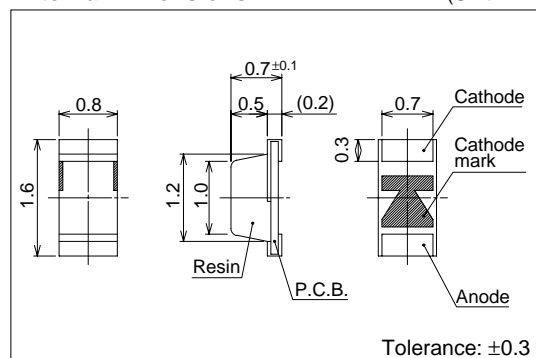

1.6×0.8 Miniature Surface Mount LED

SEC1007 Series

External Dimensions

(Unit: mm)

Directivity (Typical)

Absolute maximum ratings (Ta=25°C)

| Symbol | Unit | Rating | | Condition |
|------------------|-------|-------------|-------------|------------|
| | | AlGaInP | GaN/InGaN | |
| I _F | mA | 30 | 20 | |
| ΔI _F | mA/°C | -0.45 | -0.27 | Above 25°C |
| I _{FP} | mA | 70 | 50 | |
| V _R | V | 5 | 5 | |
| T _{op} | °C | -30 to +85 | -20 to +80 | |
| T _{stg} | °C | -30 to +100 | -30 to +100 | |

Electrical Optical characteristics (Ta=25°C)

| Emitting color | Part Number | Lens color | Forward voltage | | | Reverse current | | Intensity | | Peak wavelength | | Dominant wavelength | | Chip material |
|----------------|-------------|------------|--------------------|-----|-------------------------------|---------------------|------------------------------|----------------------|-------------------------------|---------------------|-------------------------------|---------------------|-------------------------------|---------------|
| | | | V _F (V) | | Condition I _F (mA) | I _R (μA) | Condition V _R (V) | I _v (mcd) | Condition I _F (mA) | λ _P (nm) | Condition I _F (mA) | λ _P (nm) | Condition I _F (mA) | |
| | | | typ | max | | max | | typ | | typ | | typ | | |
| Blue | SEC1E07C-S | Clear | 4.0 | 4.8 | 20 | 10 | 5 | 10 | 20 | 430 | 20 | 466 | 20 | GaN |
| Blue | SECS1E07C* | Clear | 3.6 | 4.3 | 20 | 10 | 5 | 30 | 20 | 468 | 20 | 470 | 20 | InGaN |
| Aqua-blue | SECS1L07C* | Clear | 3.6 | 4.3 | 20 | 10 | 5 | 90 | 20 | 488 | 20 | 490 | 20 | InGaN |
| Pure green | SECS1D07C* | Clear | 3.6 | 4.3 | 20 | 10 | 5 | 140 | 20 | 523 | 20 | 525 | 20 | InGaN |
| Green | SECU1407C* | Clear | 2.2 | 2.5 | 20 | 10 | 5 | 15 | 20 | 560 | 20 | 563 | 20 | AlGaInP |
| Yellow | SECU1707C* | Clear | 2.2 | 2.5 | 20 | 10 | 5 | 30 | 20 | 572 | 20 | 571 | 20 | AlGaInP |
| Light amber | SECS1B07C* | Clear | 1.9 | 2.5 | 20 | 10 | 5 | 90 | 20 | 600 | 20 | 596 | 20 | AlGaInP |