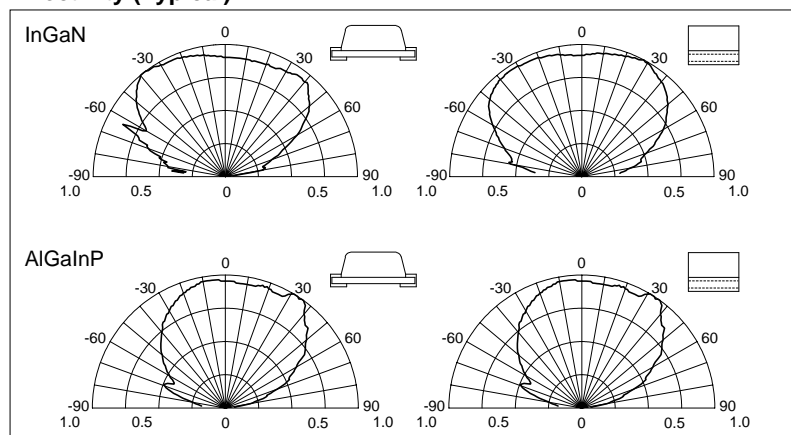

1.6×0.8 Miniature Surface Mount LED

SEC1007 Series

External Dimensions

(Unit: mm)

Directivity (Typical)

Absolute maximum ratings (Ta=25°C)

| Symbol | Unit | Rating | | Condition |
|------------------|-------|-------------|-------------|------------|
| | | AlGaInP | GaN/InGaN | |
| I _F | mA | 30 | 20 | |
| ΔI _F | mA/°C | -0.45 | -0.27 | Above 25°C |
| I _{FP} | mA | 70 | 50 | |
| V _R | V | 5 | 5 | |
| T _{op} | °C | -30 to +85 | -20 to +80 | |
| T _{stg} | °C | -30 to +100 | -30 to +100 | |

Electrical Optical characteristics (Ta=25°C)

| Emitting color | Part Number | Lens color | Forward voltage | | | Reverse current | | Intensity | | Peak wavelength | | Dominant wavelength | | Chip material |
|----------------|-------------|------------|--------------------|-----|-------------------------------|---------------------|------------------------------|----------------------|-------------------------------|---------------------|-------------------------------|---------------------|-------------------------------|---------------|
| | | | V _F (V) | | Condition I _F (mA) | I _R (μA) | Condition V _R (V) | I _v (mcd) | Condition I _F (mA) | λ _P (nm) | Condition I _F (mA) | λ _P (nm) | Condition I _F (mA) | |
| | | | typ | max | | max | | typ | | typ | | typ | | |
| Blue | SEC1E07C-S | Clear | 4.0 | 4.8 | 20 | 10 | 5 | 10 | 20 | 430 | 20 | 466 | 20 | GaN |
| Blue | SECS1E07C* | Clear | 3.6 | 4.3 | 20 | 10 | 5 | 30 | 20 | 468 | 20 | 470 | 20 | InGaN |
| Aqua-blue | SECS1L07C* | Clear | 3.6 | 4.3 | 20 | 10 | 5 | 90 | 20 | 488 | 20 | 490 | 20 | InGaN |
| Pure green | SECS1D07C* | Clear | 3.6 | 4.3 | 20 | 10 | 5 | 140 | 20 | 523 | 20 | 525 | 20 | InGaN |
| Green | SECU1407C* | Clear | 2.2 | 2.5 | 20 | 10 | 5 | 15 | 20 | 560 | 20 | 563 | 20 | AlGaInP |
| Yellow | SECU1707C* | Clear | 2.2 | 2.5 | 20 | 10 | 5 | 30 | 20 | 572 | 20 | 571 | 20 | AlGaInP |
| Light amber | SECS1B07C* | Clear | 1.9 | 2.5 | 20 | 10 | 5 | 90 | 20 | 600 | 20 | 596 | 20 | AlGaInP |