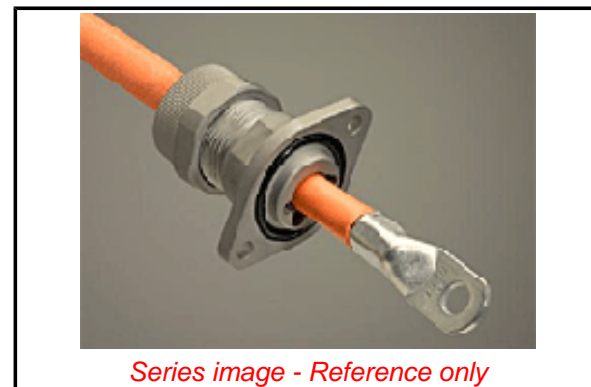

PLEASE CHECK WWW.MOLEX.COM FOR LATEST PART INFORMATION

Part Number: [1301990220](#)
Status: **Active**
Overview: [MAX-LOC® Plus Shielded Cord Grip Assemblies](#)
Description: Woodhead® MAX-LOC® Plus Shielded Cord-Grip Assembly, 1/0 AWG Cable with Red Silicone O-Ring and Grommet

Documents:

[Drawing (PDF)](#) [Application Specification AS-130199-001 (PDF)](#)
[Product Specification PS-130199-001 (PDF)](#) [RoHS Certificate of Compliance (PDF)](#)

General

Product Family	Cable Grips
Series	130199
Eye Type	N/A
O-Ring	Yes
Overview	MAX-LOC® Plus Shielded Cord Grip Assemblies
Product Name	MAX-LOC®
Type	MAX-LOC® Connector
UPC	887191550251
Woodhead	Yes

Physical

Approximate Break Strength	N/A
Bale Length	N/A
Body Style	Straight
Cable Diameter	12.70-15.88mm (.500-.625")
Color - Grommet	N/A
Gender	Female
Material - Body	Aluminum
Material - Grip	N/A
Mesh Length	N/A
Number of Holes	N/A
Thread Size	N/A

Material Info

Reference - Drawing Numbers

Application Specification	AS-130199-001
Product Specification	PS-130199-001
Sales Drawing	SD-130199-001

Series image - Reference only

EU ELV

Not Reviewed

EU RoHS

Not Reviewed

REACH SVHC

Not Reviewed

Halogen-Free

Status

Not Reviewed

Need more information on product environmental compliance?

Email productcompliance@molex.com
Please visit the [Contact Us](#) section for any non-product compliance questions.

China ROHS

Not Reviewed

ELV

Not Reviewed

Search Parts in this Series

[130199 Series](#)