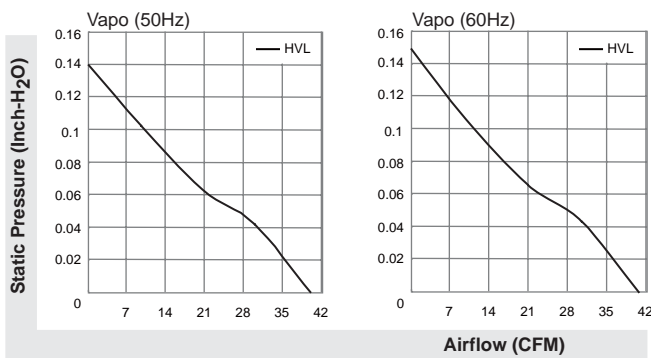

80x80x25 mm

SUNON

MagLev Motor AC Fan

40-41 CFM

Model	P/N	Bearing	Rating Voltage (VAC)	Freq. (Hz)	Power Current (AMP)	Power Consumption (WATTS)	Speed (RPM)	Air Flow (CFM)	Static Pressure (Inch-H₂O)	Noise (dBA)	Weight (g)
MA1082-HVL	GN	● Vapo ○ BALL ◎ Sleeve	115	50/60	0.112/0.116	3.6/3.6	3200/3300	40/41	0.14/0.15	32/33	102.2
MA2082-HVL	GN	●	220-240	50/60	0.102/0.101	4.6/4.6	3200/3300	40/41	0.14/0.15	32/33	102.2

Frame : PBT Plastic

UNITS:mm

*All model could be customized on voltage or any other requirements to fit your need.

*Specifications subject to change without notice. Please Visit SUNON web site at <http://www.sunon.com> for update information.