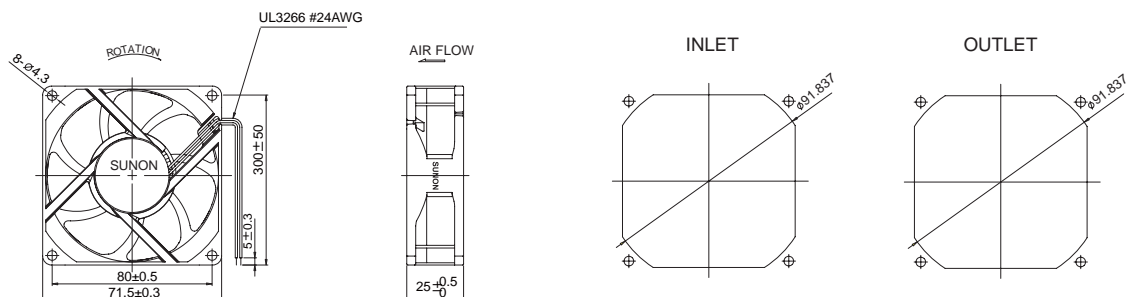

80x80x25 mm

SUNON

MagLev Motor AC Fan

40-41 CFM

Model	P/N	Bearing	Rating Voltage (VAC)	Freq. (Hz)	Power Current (AMP)	Power Consumption (WATTS)	Speed (RPM)	Air Flow (CFM)	Static Pressure (Inch-H ₂ O)	Noise (dBA)	Weight (g)
MA1082-HVL	GN	● Vapo ○ BALL ◎ Sleeve	115	50/60	0.112/0.116	3.6/3.6	3200/3300	40/41	0.14/0.15	32/33	102.2
MA2082-HVL	GN	●	220-240	50/60	0.102/0.101	4.6/4.6	3200/3300	40/41	0.14/0.15	32/33	102.2

Frame : PBT Plastic

UNITS:mm

*All model could be customized on voltage or any other requirements to fit your need.

*Specifications subject to change without notice. Please Visit SUNON web site at <http://www.sunon.com> for update information.