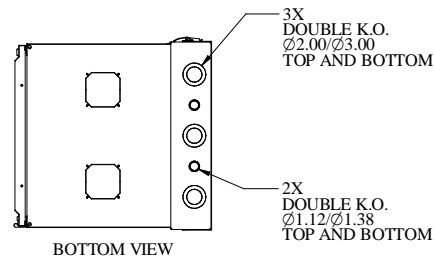

Item Number	Title	Quantity
1	HWM - REAR MOUNT ASSY	1
2	HWM - CENTRE SECTION	1
3	HWM - VENTED DOOR ASSY	1
4	19" TAPPED PANEL RAILS (PAIR)	1

PART NUMBERS	
HWM2420U20BK	PAINTED BLACK SAND TEXTURED VENTED FRONT DOOR

NOTES
See Hammond Website for Additional Accessories

Data subject to change without notice. Isometric drawing not to scale.

**HAMMOND
MANUFACTURING™**

www.hammondmfg.com

PART NO. HWM2420U20BK