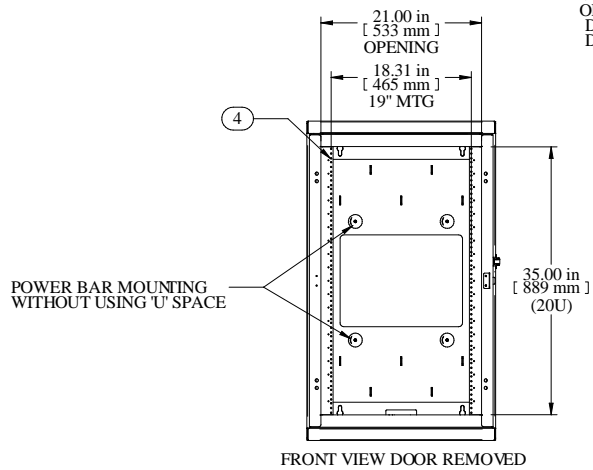

Item Number	Title	Quantity
1	HWM - REAR MOUNT ASSY	1
2	HWM - CENTRE SECTION	1
3	HWM - VENTED DOOR ASSY	1
4	19" TAPPED PANEL RAILS (PAIR)	1

PART NUMBERS	
HWM2420U20BK	PAINTED BLACK SAND TEXTURED VENTED FRONT DOOR

NOTES
See Hammond Website for Additional Accessories

Data subject to change without notice. Isometric drawing not to scale.

**HAMMOND
MANUFACTURING™**

www.hammondmfg.com

PART NO. HWM2420U20BK