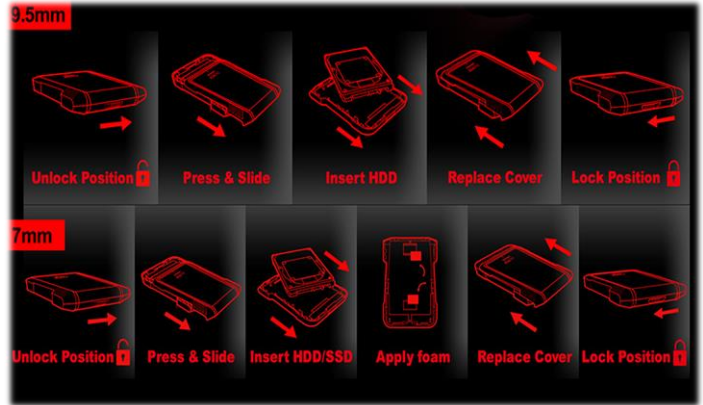

No tools, *only fun.*
EX500 External Enclosure

EX500 External Enclosure

No more bland enclosures. Turn any 2.5" SSD or HDD into extra gaming storage with a design that pops out from the crowd. This is an enclosure for gamers, made fast, tough, and classy with tool-free install and instant plug n game.

High speed cleans out lag

Dedicated controller maximizes USB 3.1/SATA 6Gb/s conversion efficiency.

Super easy tool-free install

Any 2.5" SSD/HDD takes literally minutes to install – no tools or screws needed.

Detachable lock puts you in charge

Remove the lock mechanism and reinsert it as needed – you're in control.

Tool-free install steps

Features

- Ruggedized Gaming Style
- Tool-free Installation
- Flick the switch securely lock the EX500 and unlock it for quickly swapping drives
- Suitable for 9.5mm / 7mm 2.5 inch SATA HDD and SSD
- SuperSpeed USB3.1
- Smart detachable lock design
- Impact-resistant

Specifications

- Color: Red
- Compatibility: 7/9.5mm, HDD/SSD
- External Interface: USB 3.1
- Internal Interface: SATA 3.0
- Controller: JMS578
- Dimensions (L x W x H): 125 x 90 x 17mm
- Weight: 69g/2.4oz
- Warranty: 1 year