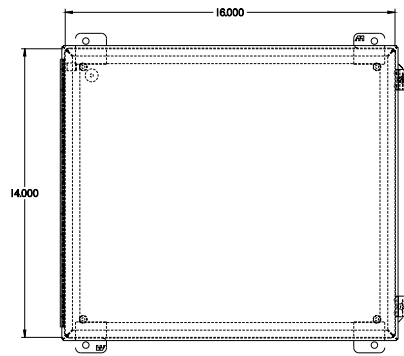

PART No. 1414PHRO6LP

for more information visit  
[www.hammfg.com](http://www.hammfg.com)

Data subject to change without notice

TOP VIEW

ISOMETRIC VIEW

BACK VIEW

LEFT SIDE VIEW

FRONT VIEW

RIGHT SIDE VIEW

BOTTOM VIEW