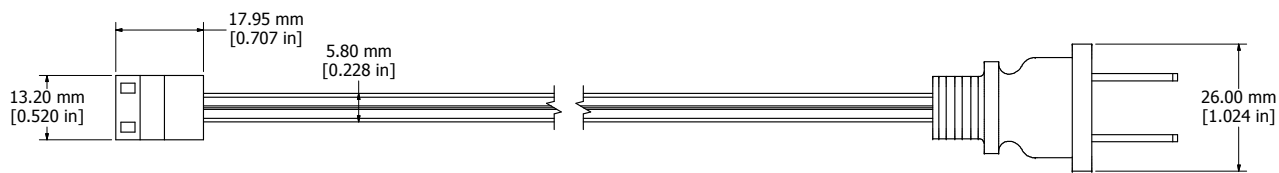

48" INCH 115 VAC
POWER CORD

SIDE VIEW

ISOMETRIC VIEW

BOTTOM VIEW

HAMMOND
MANUFACTURING™

DNFC48P

www.hammondmfg.com